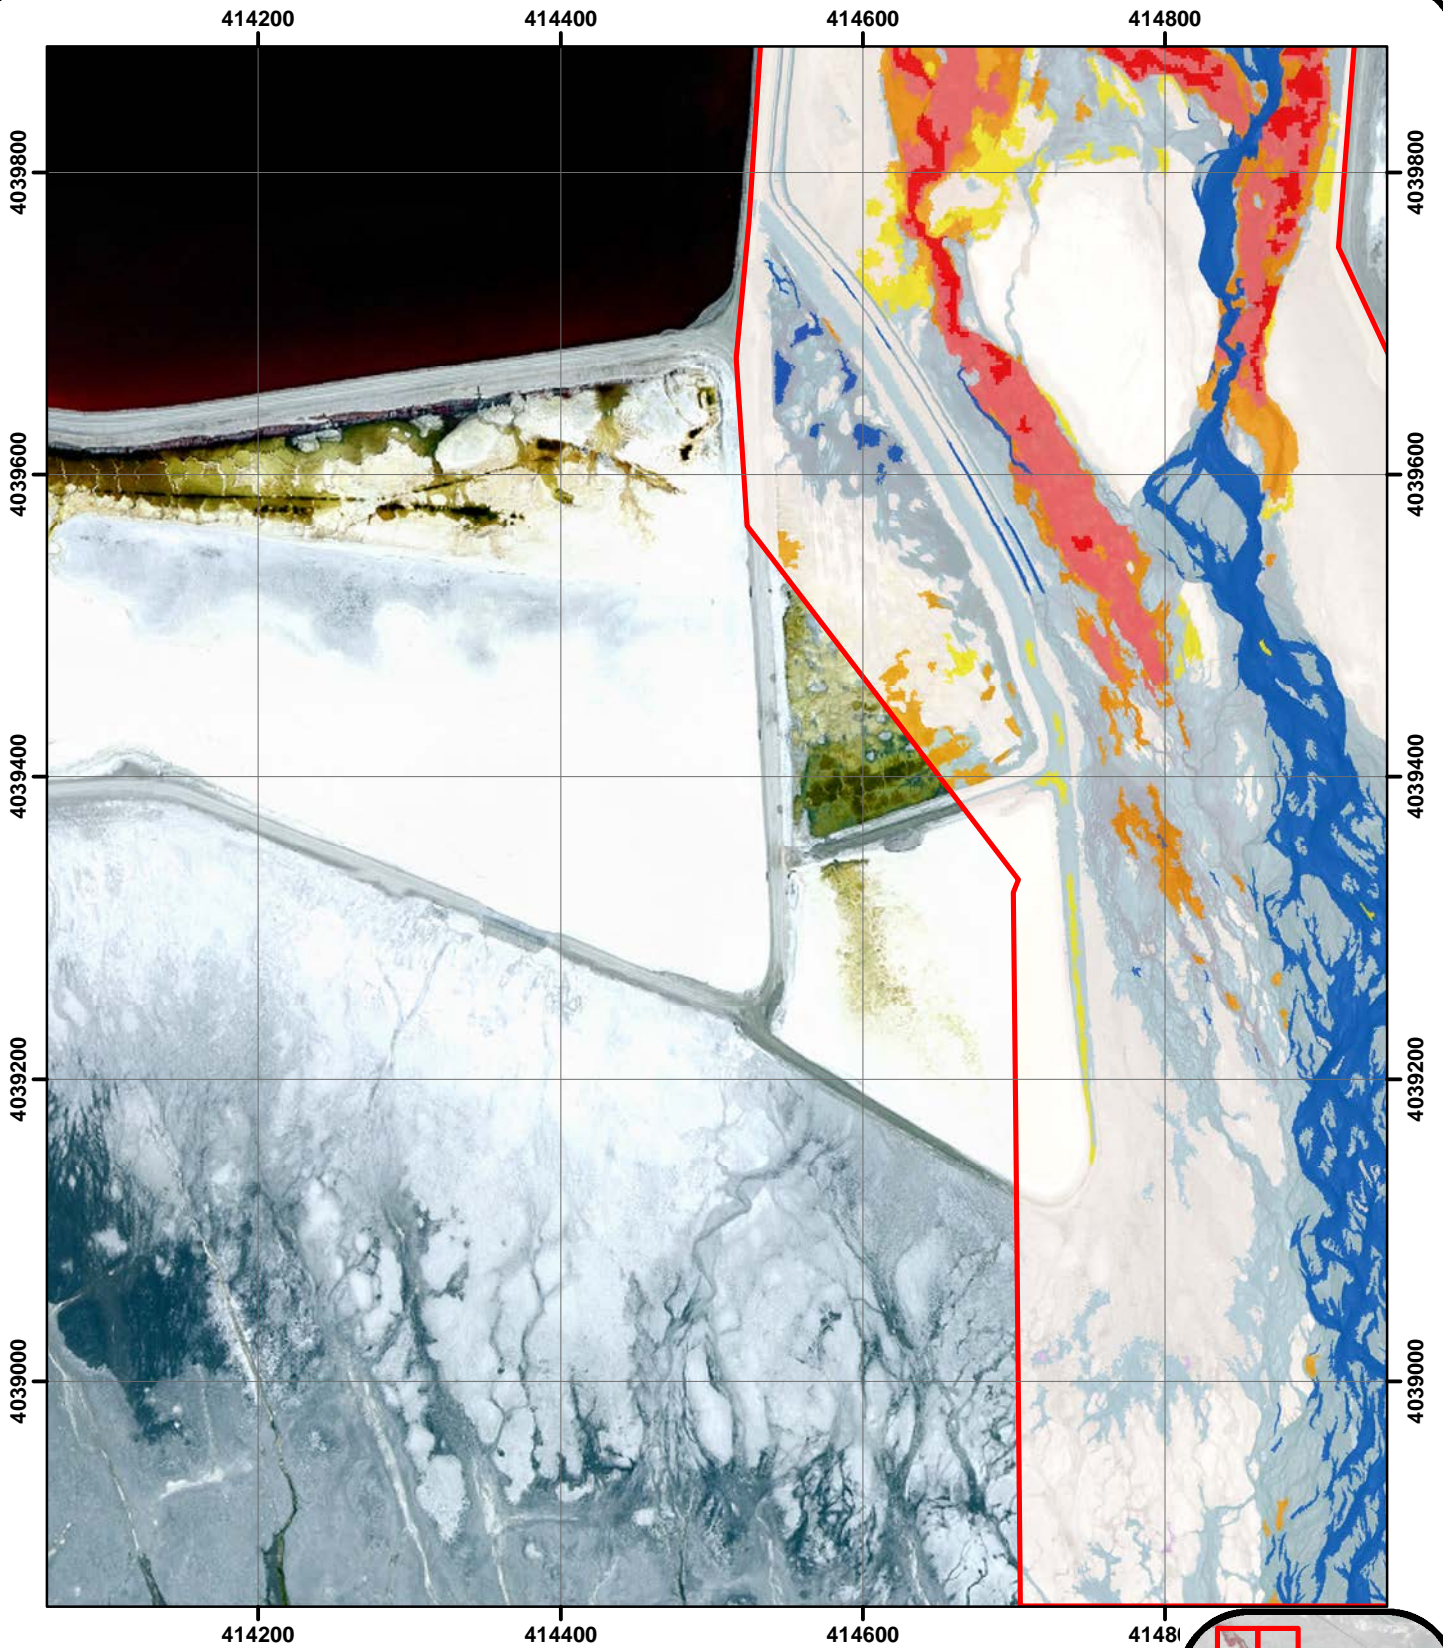

# DHA Vegetation 2017 Condition

## Map F3

- |   |  |  |
|---|--|--|
|  Water       |  Meadow       |  Tree         |
|  Marsh       |  Wet playa    |  Road         |
|  Short marsh |  Playa        |  Misc feature |
|  Wet meadow  |  Eolian scrub |  |

# DHA Vegetation 2017 Condition Map F4

- |  |  |  |
|--|--|--|
|  Water       |  Meadow       |  Tree         |
|  Marsh       |  Wet playa    |  Road         |
|  Short marsh |  Playa        |  Misc feature |
|  Wet meadow  |  Eolian scrub |  |