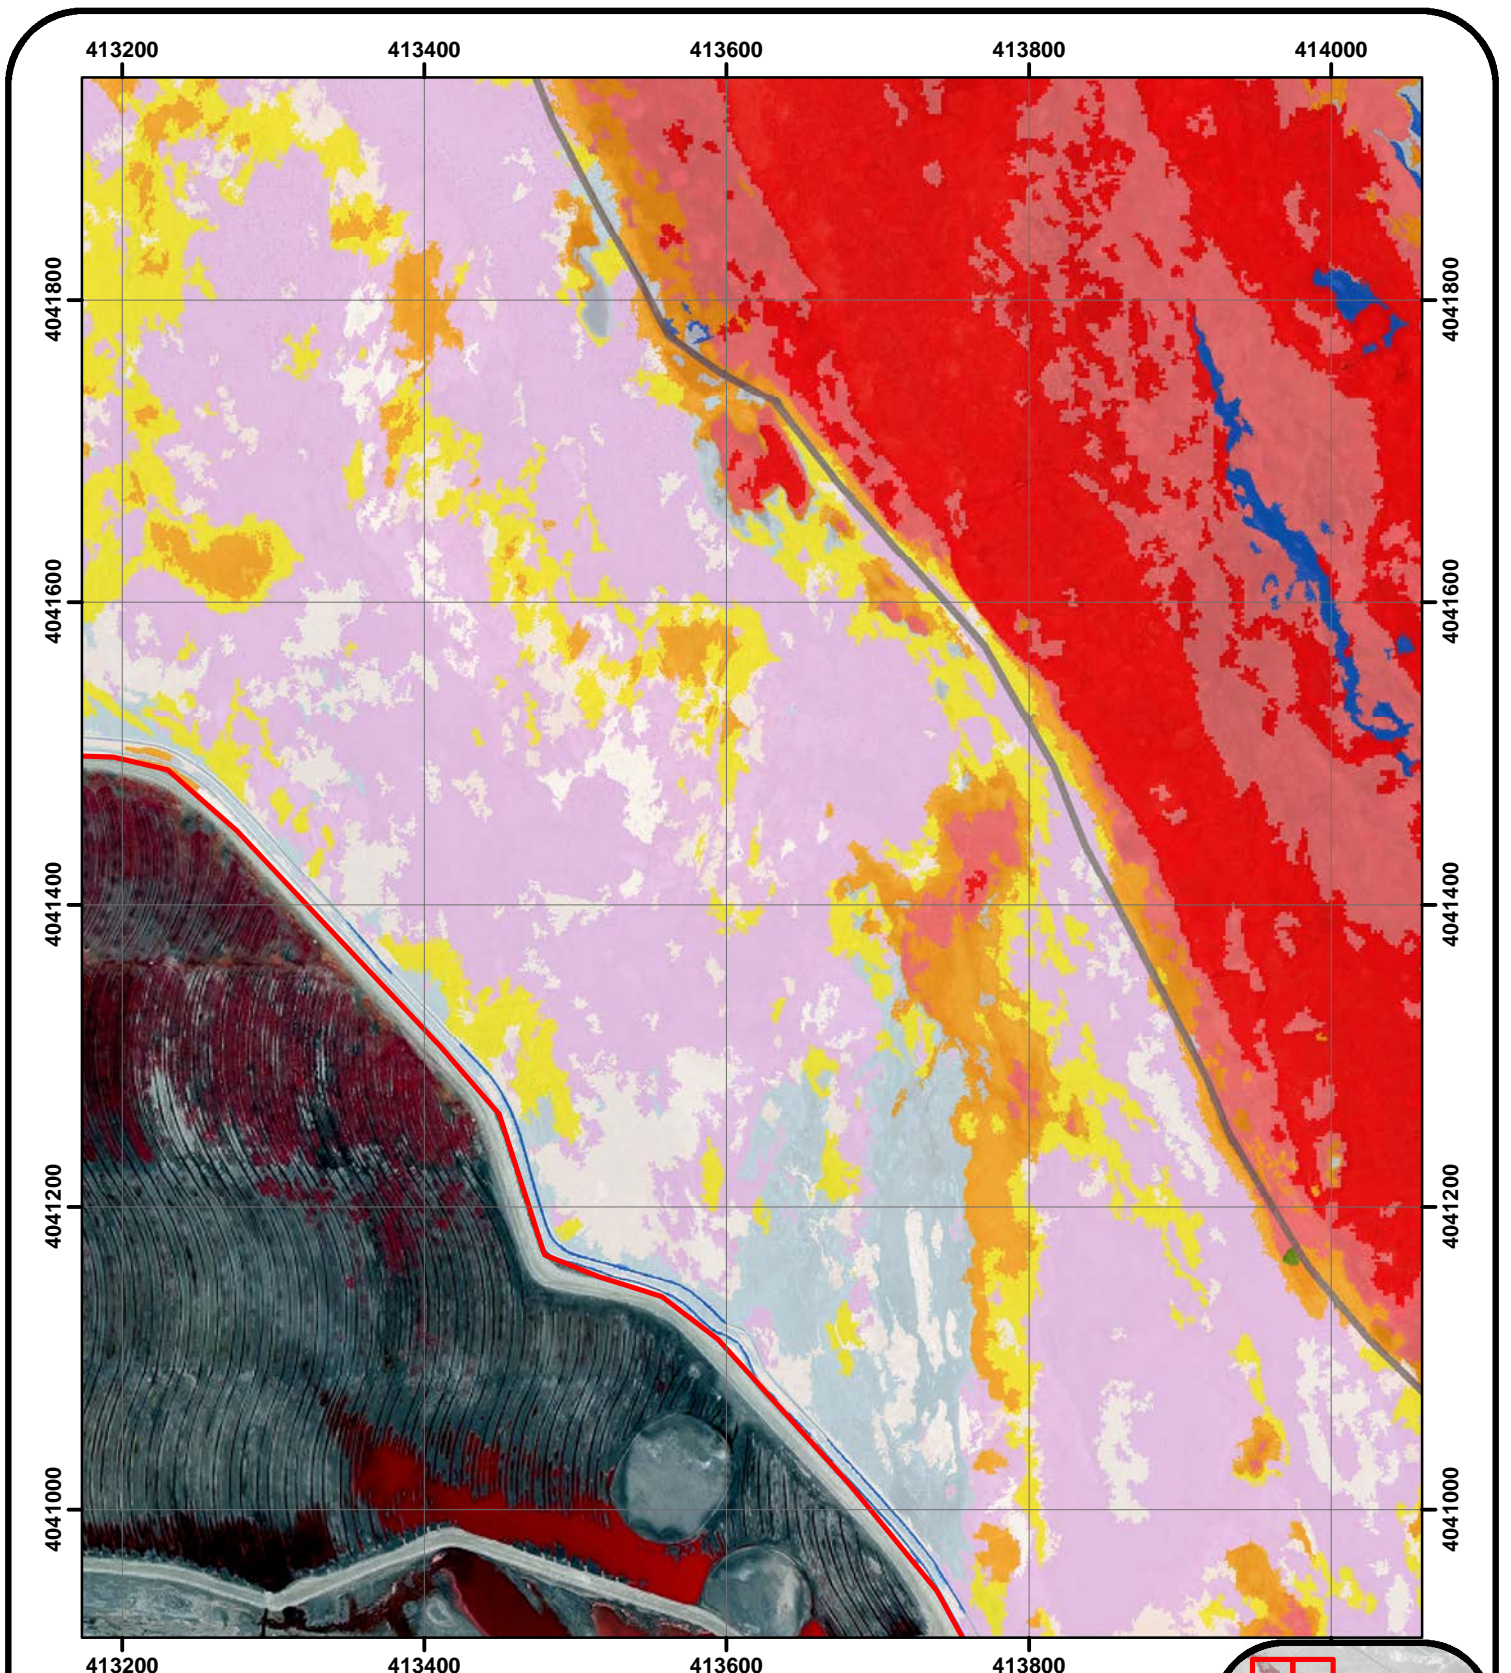

Water	Meadow	Tree
Marsh	Wet playa	Road
Short marsh	Playa	Misc feature
Wet meadow	Eolian scrub	

DHA Vegetation 2017 Condition

Map E3