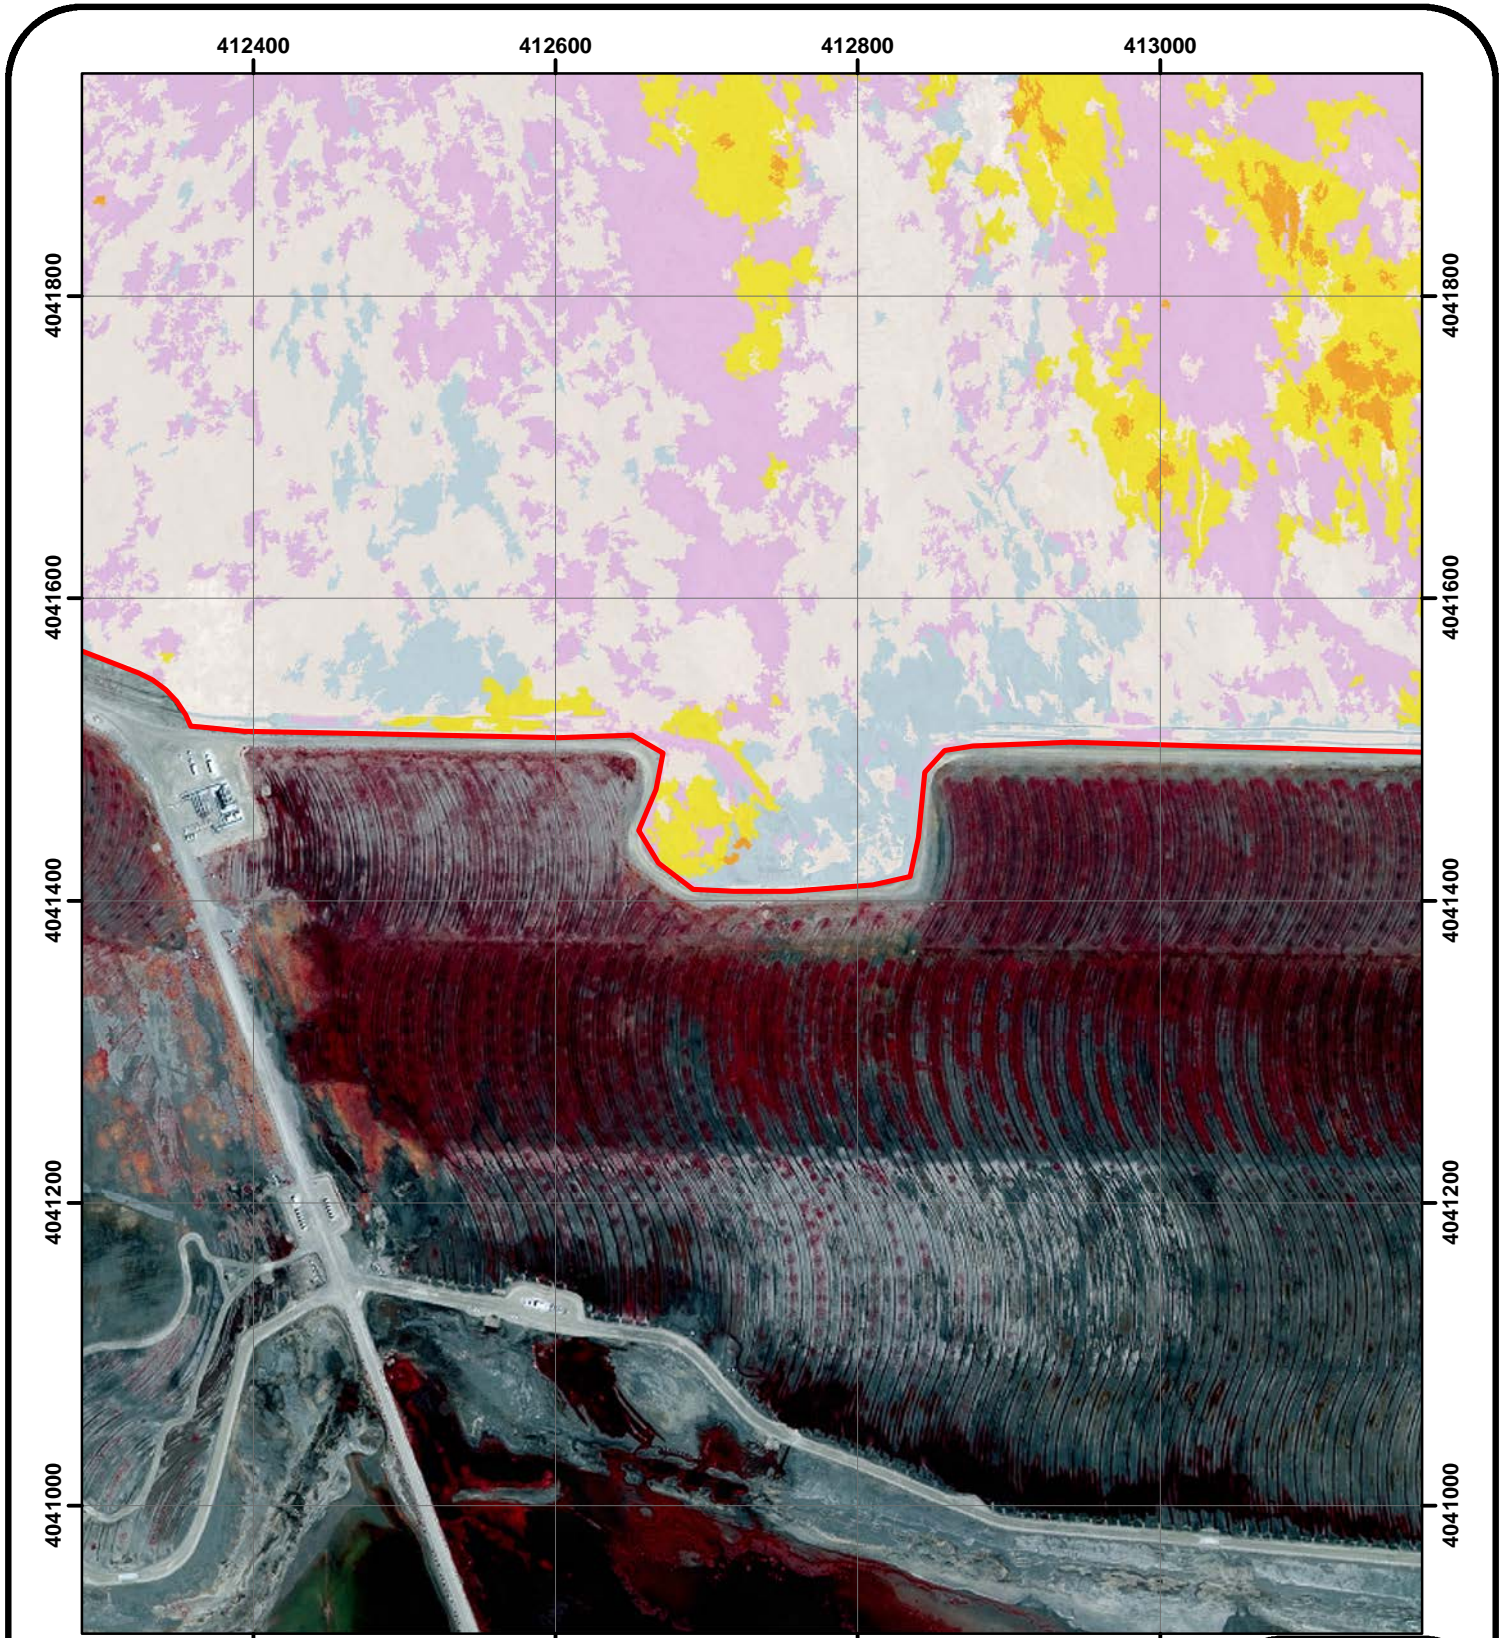

Water	Meadow	Tree
Marsh	Wet playa	Road
Short marsh	Playa	Misc feature
Wet meadow	Eolian scrub	

DHA Vegetation 2017 Condition

Map E2