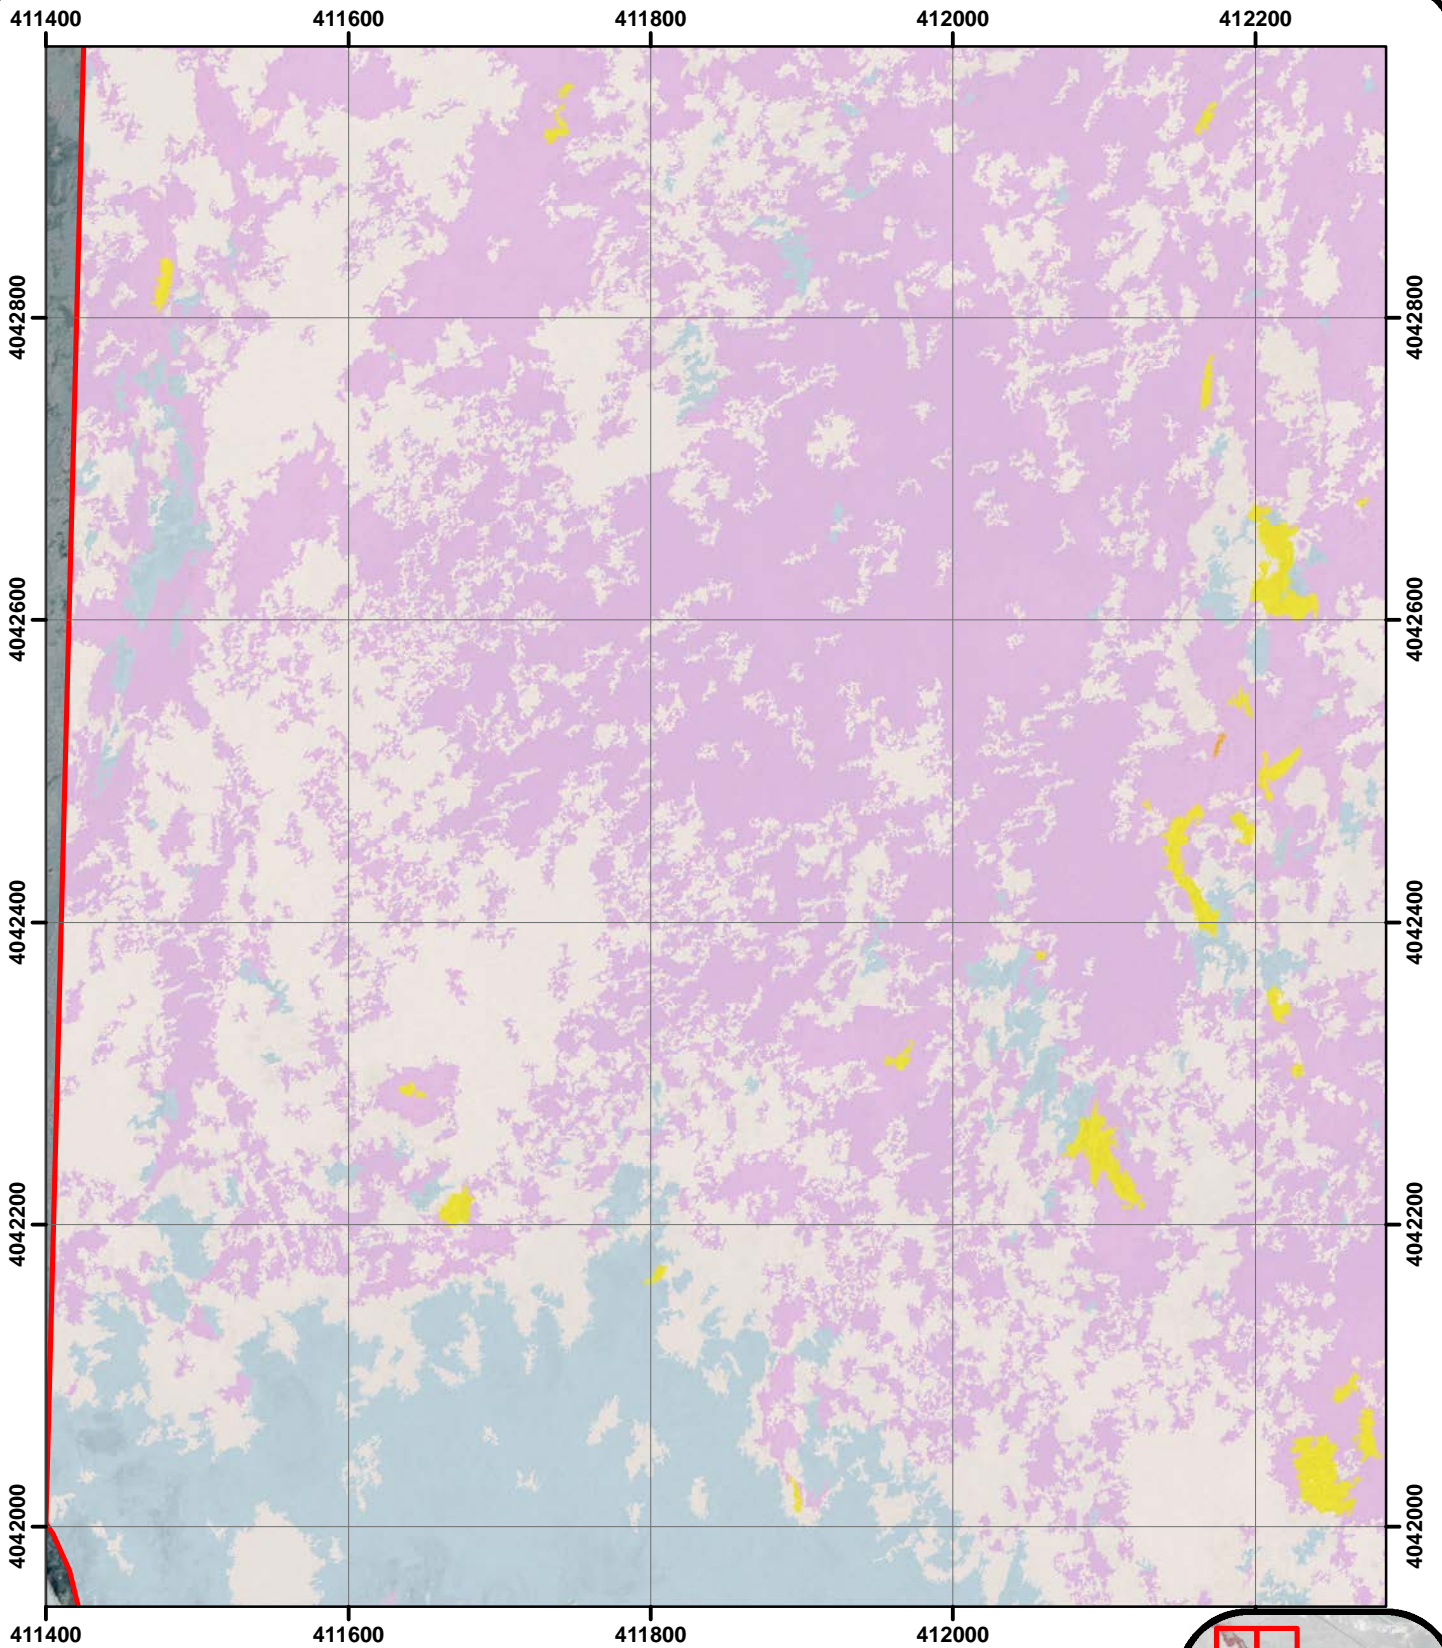

Water	Meadow	Tree
Marsh	Wet playa	Road
Short marsh	Playa	Misc feature
Wet meadow	Eolian scrub	

DHA Vegetation 2017 Condition

Map D1