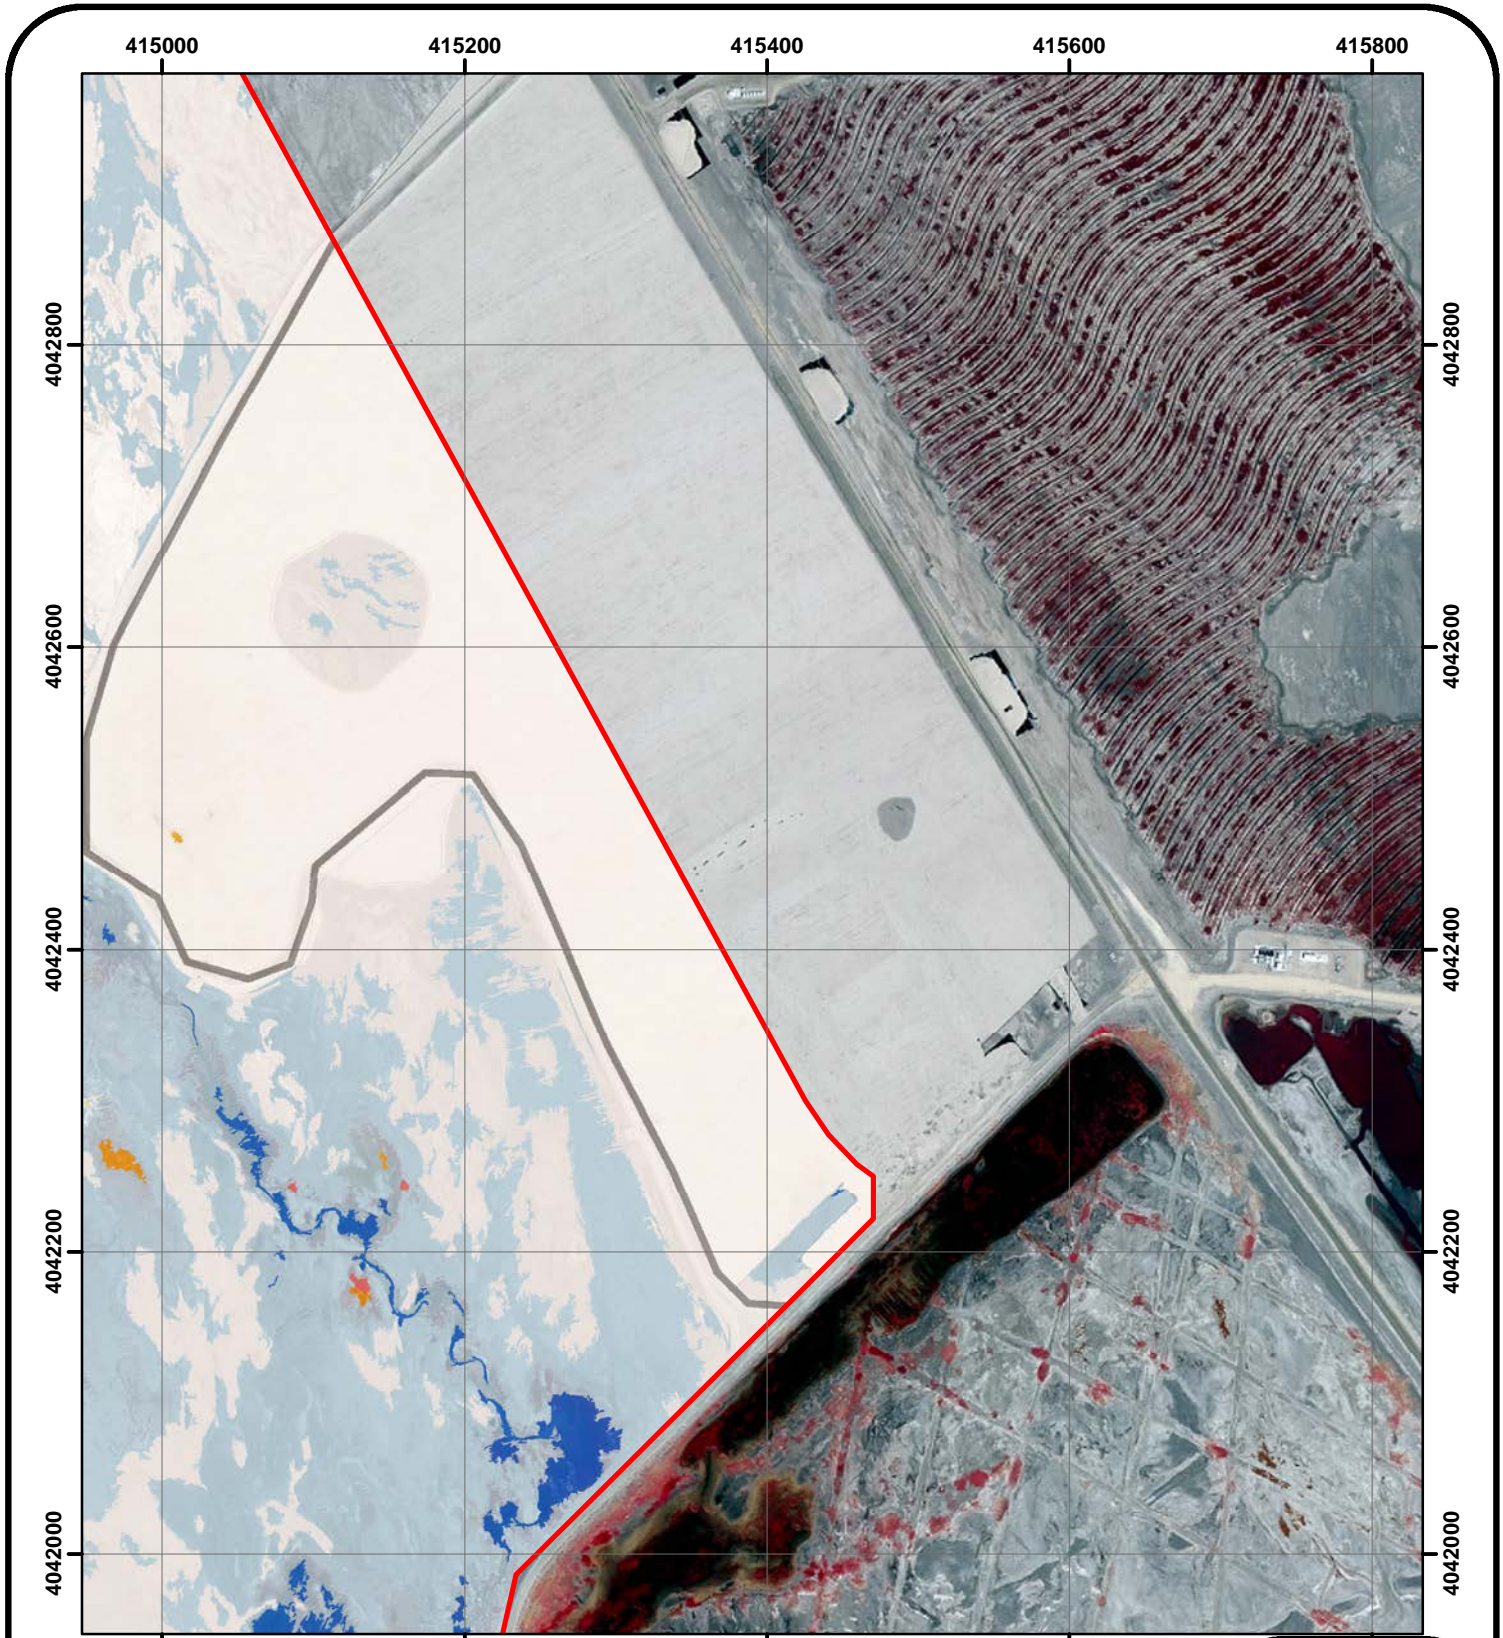

Water	Meadow	Tree
Marsh	Wet playa	Road
Short marsh	Playa	Misc feature
Wet meadow	Eolian scrub	

DHA Vegetation 2017 Condition Map D5