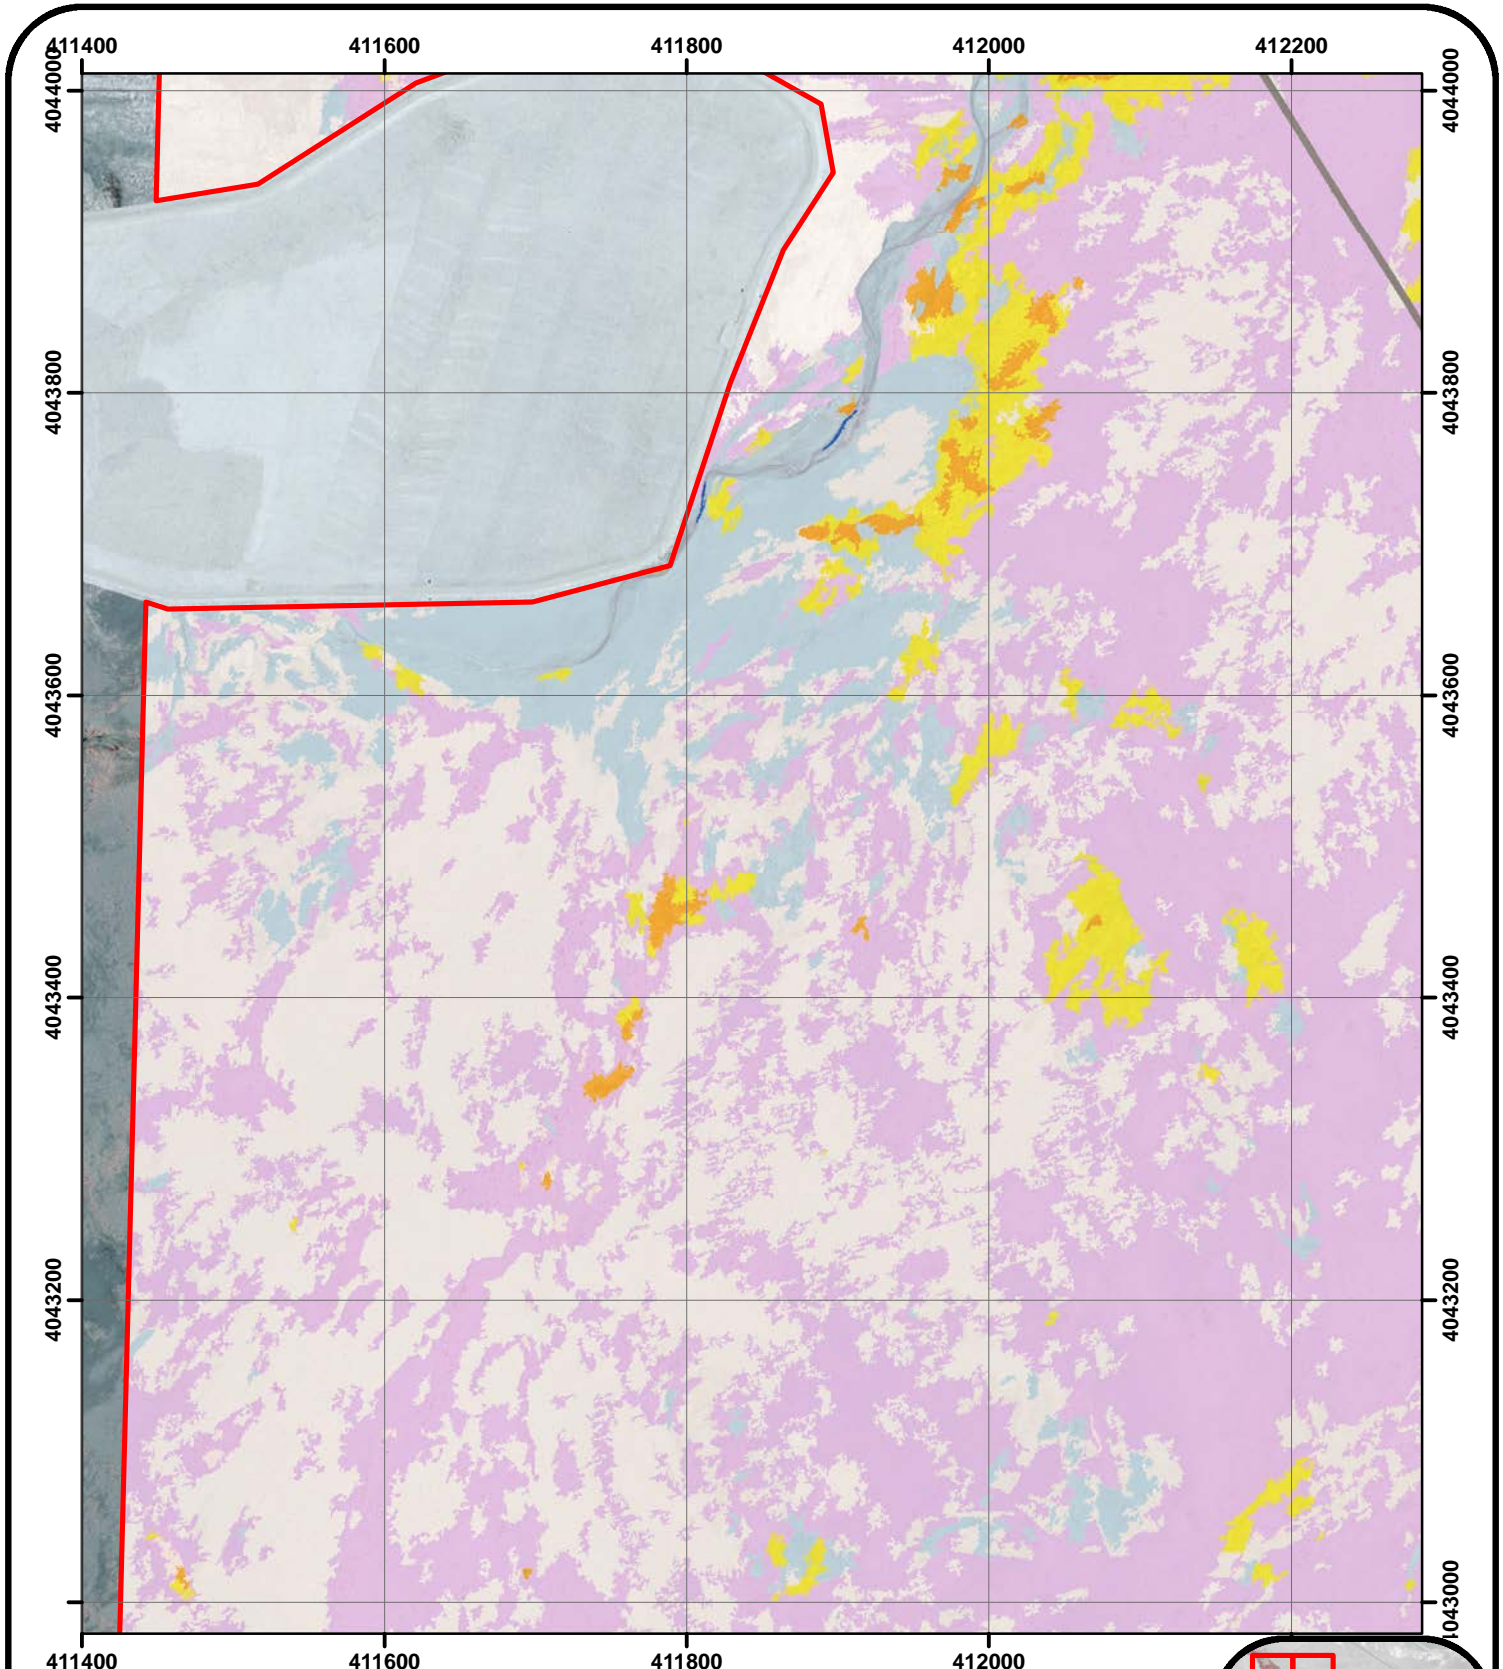

Water	Meadow	Tree
Marsh	Wet playa	Road
Short marsh	Playa	Misc feature
Wet meadow	Eolian scrub	

DHA Vegetation 2017 Condition

Map C1