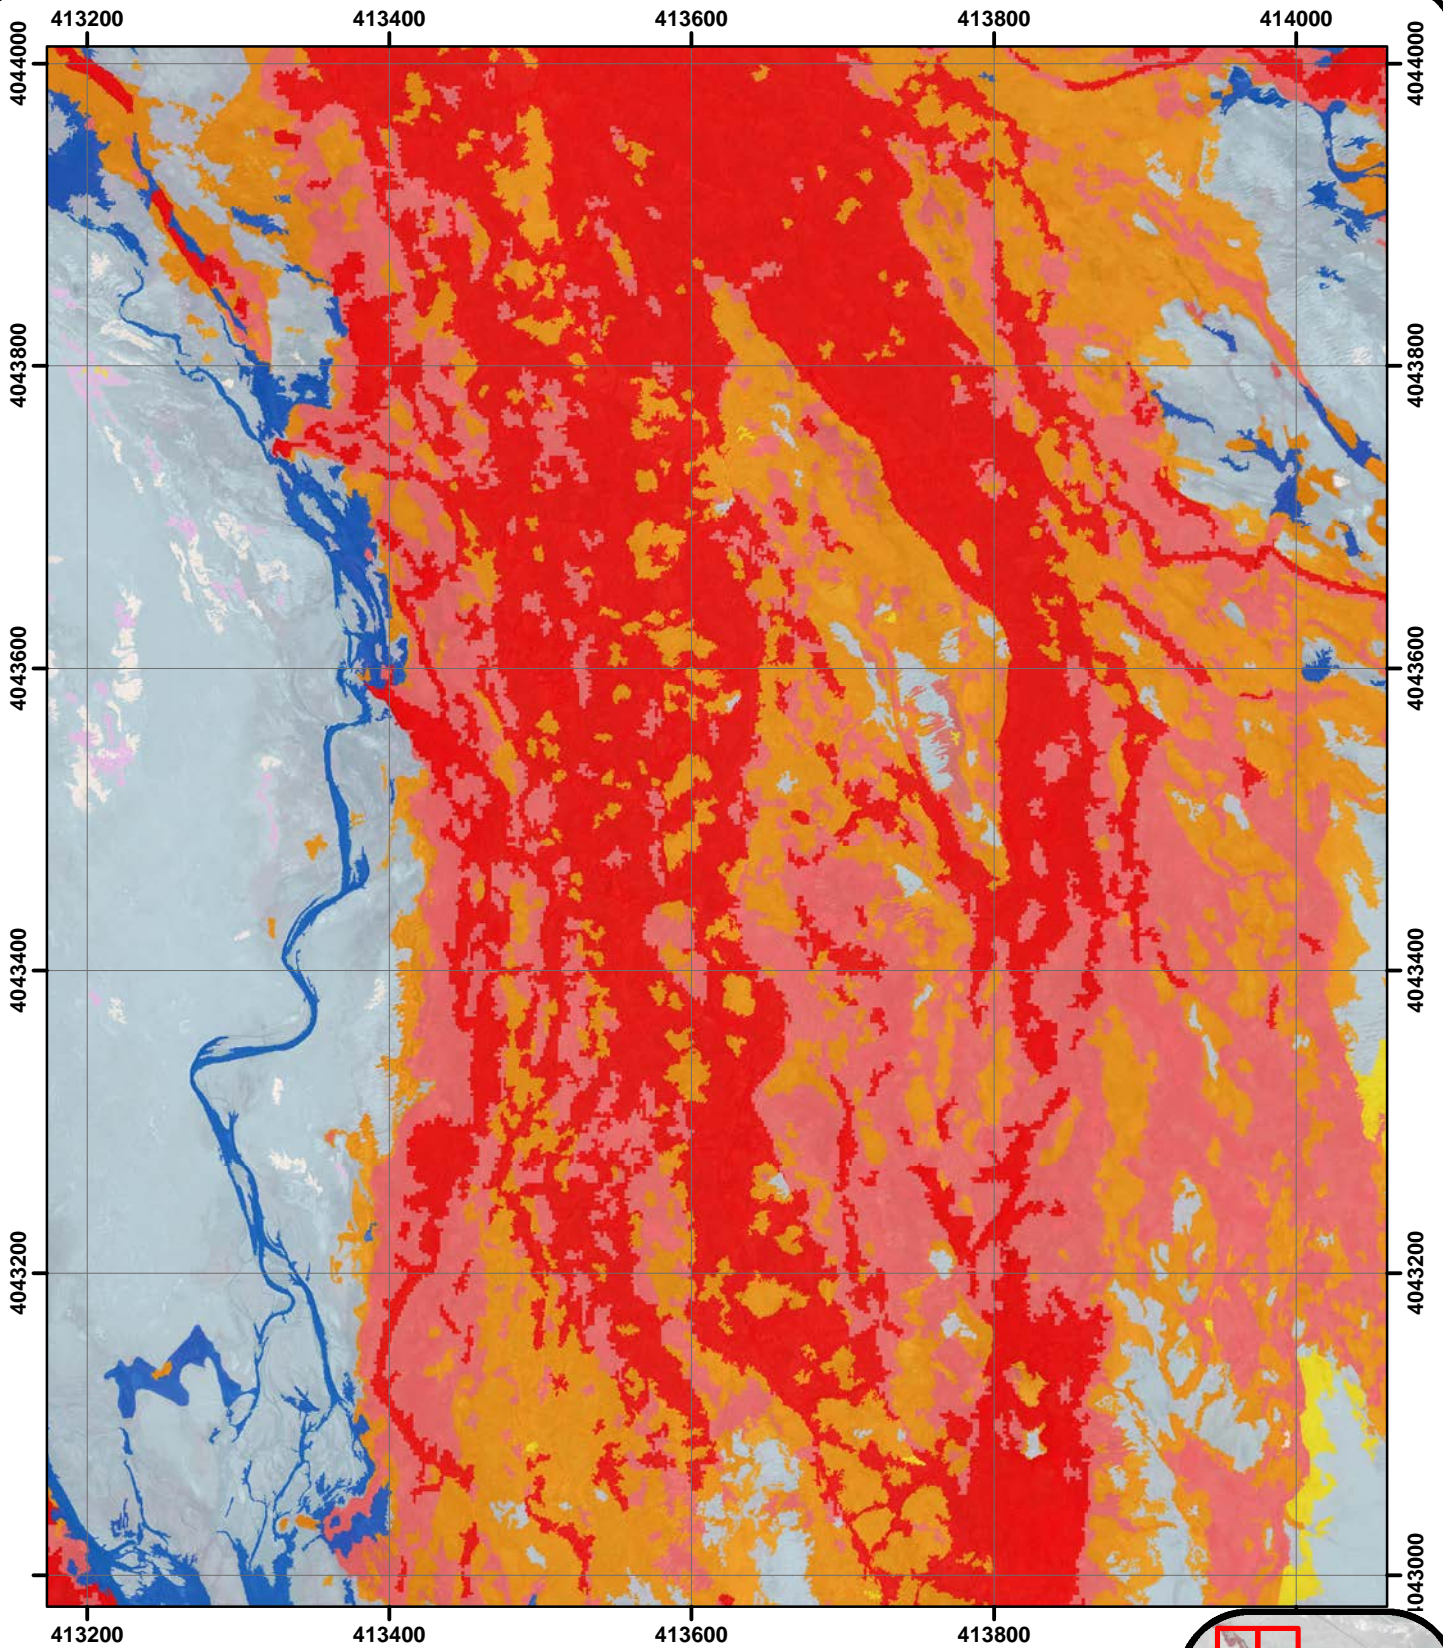

Water	Meadow	Tree
Marsh	Wet playa	Road
Short marsh	Playa	Misc feature
Wet meadow	Eolian scrub	

DHA Vegetation 2017 Condition

Map C3