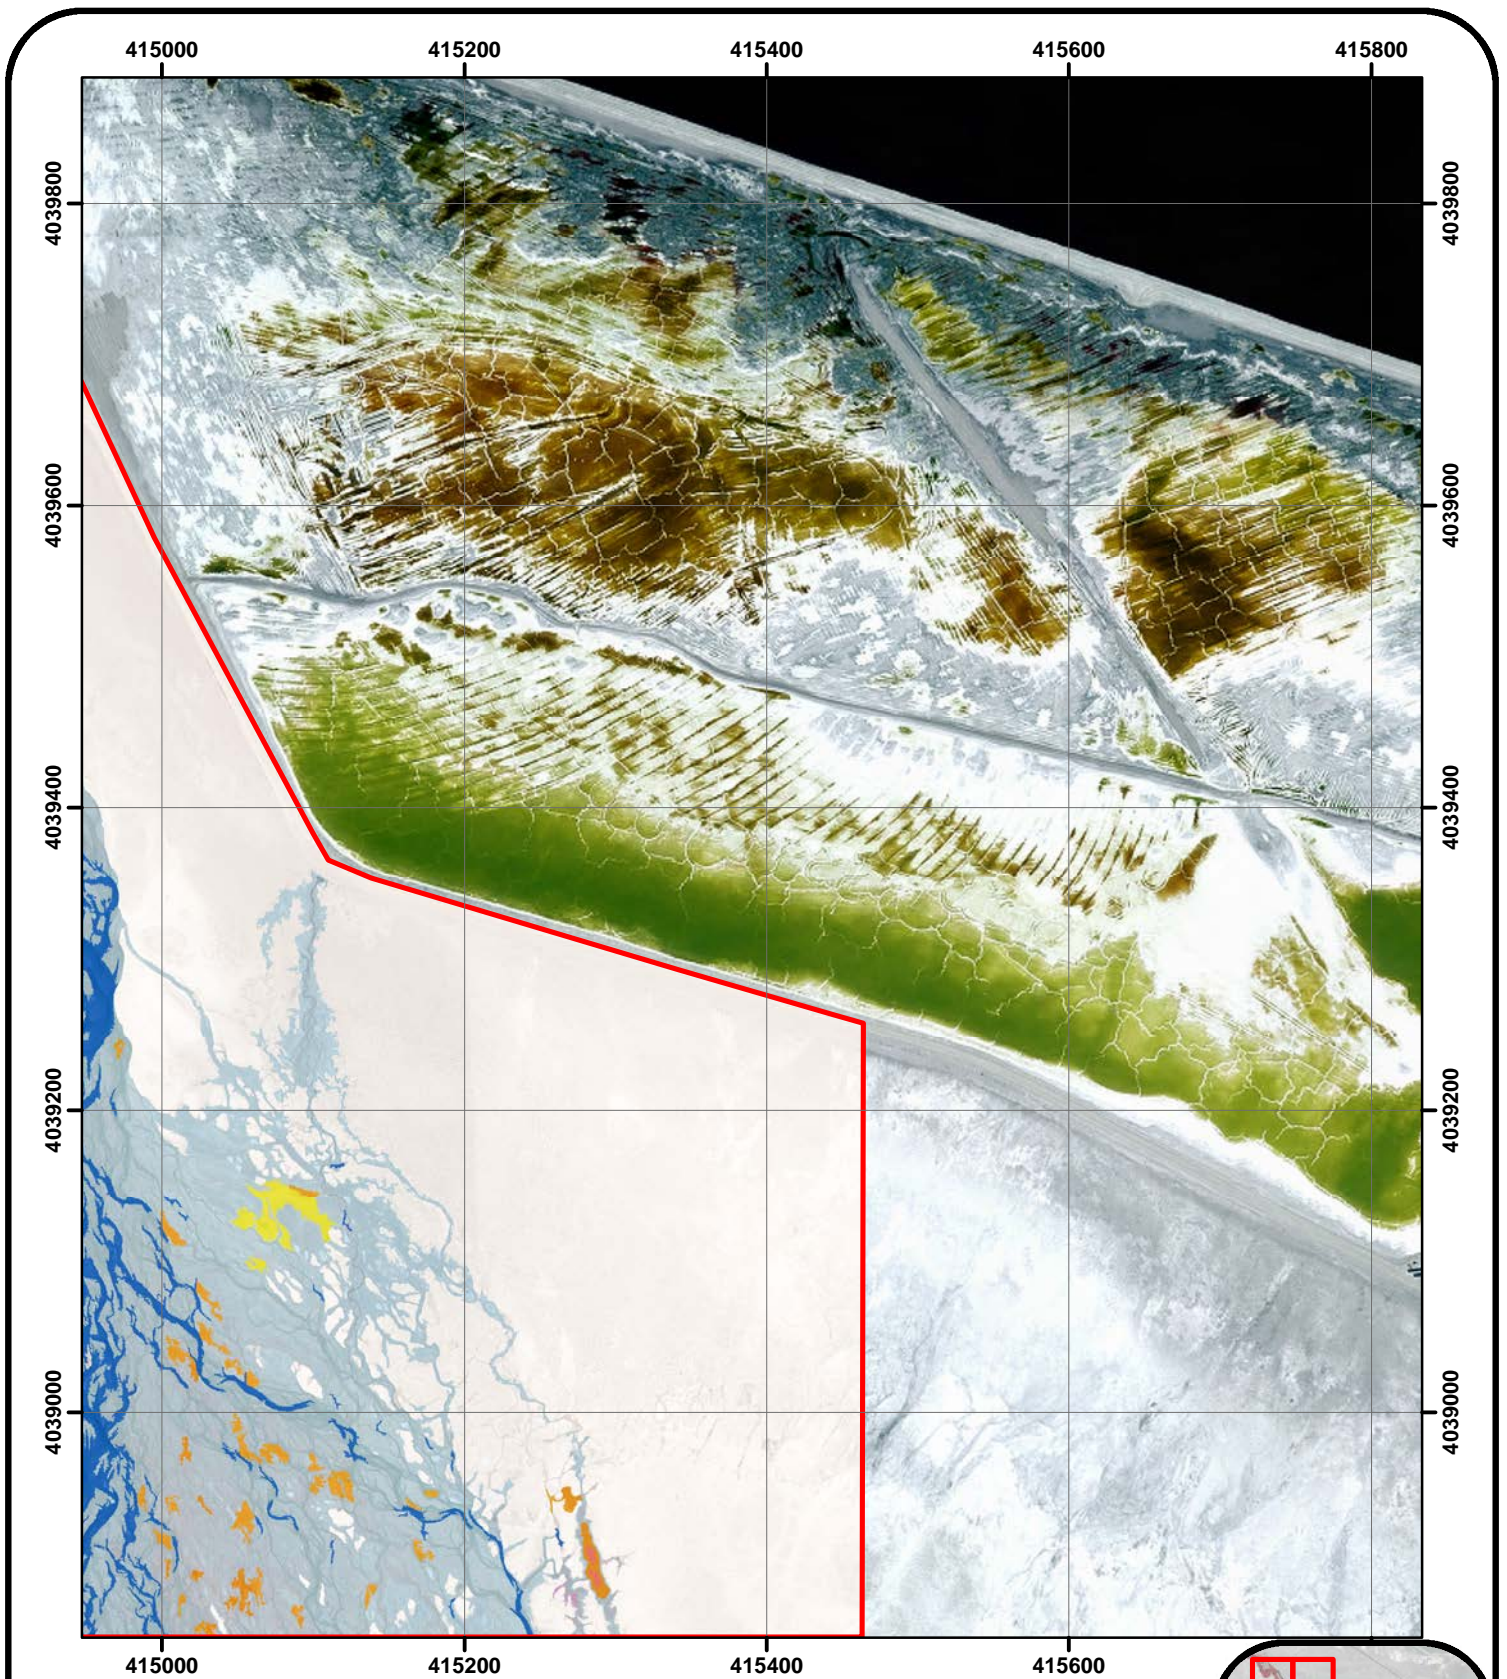

Water	Meadow	Tree
Marsh	Wet playa	Road
Short marsh	Playa	Misc feature
Wet meadow	Eolian scrub	

DHA Vegetation 2017 Condition

Map G5