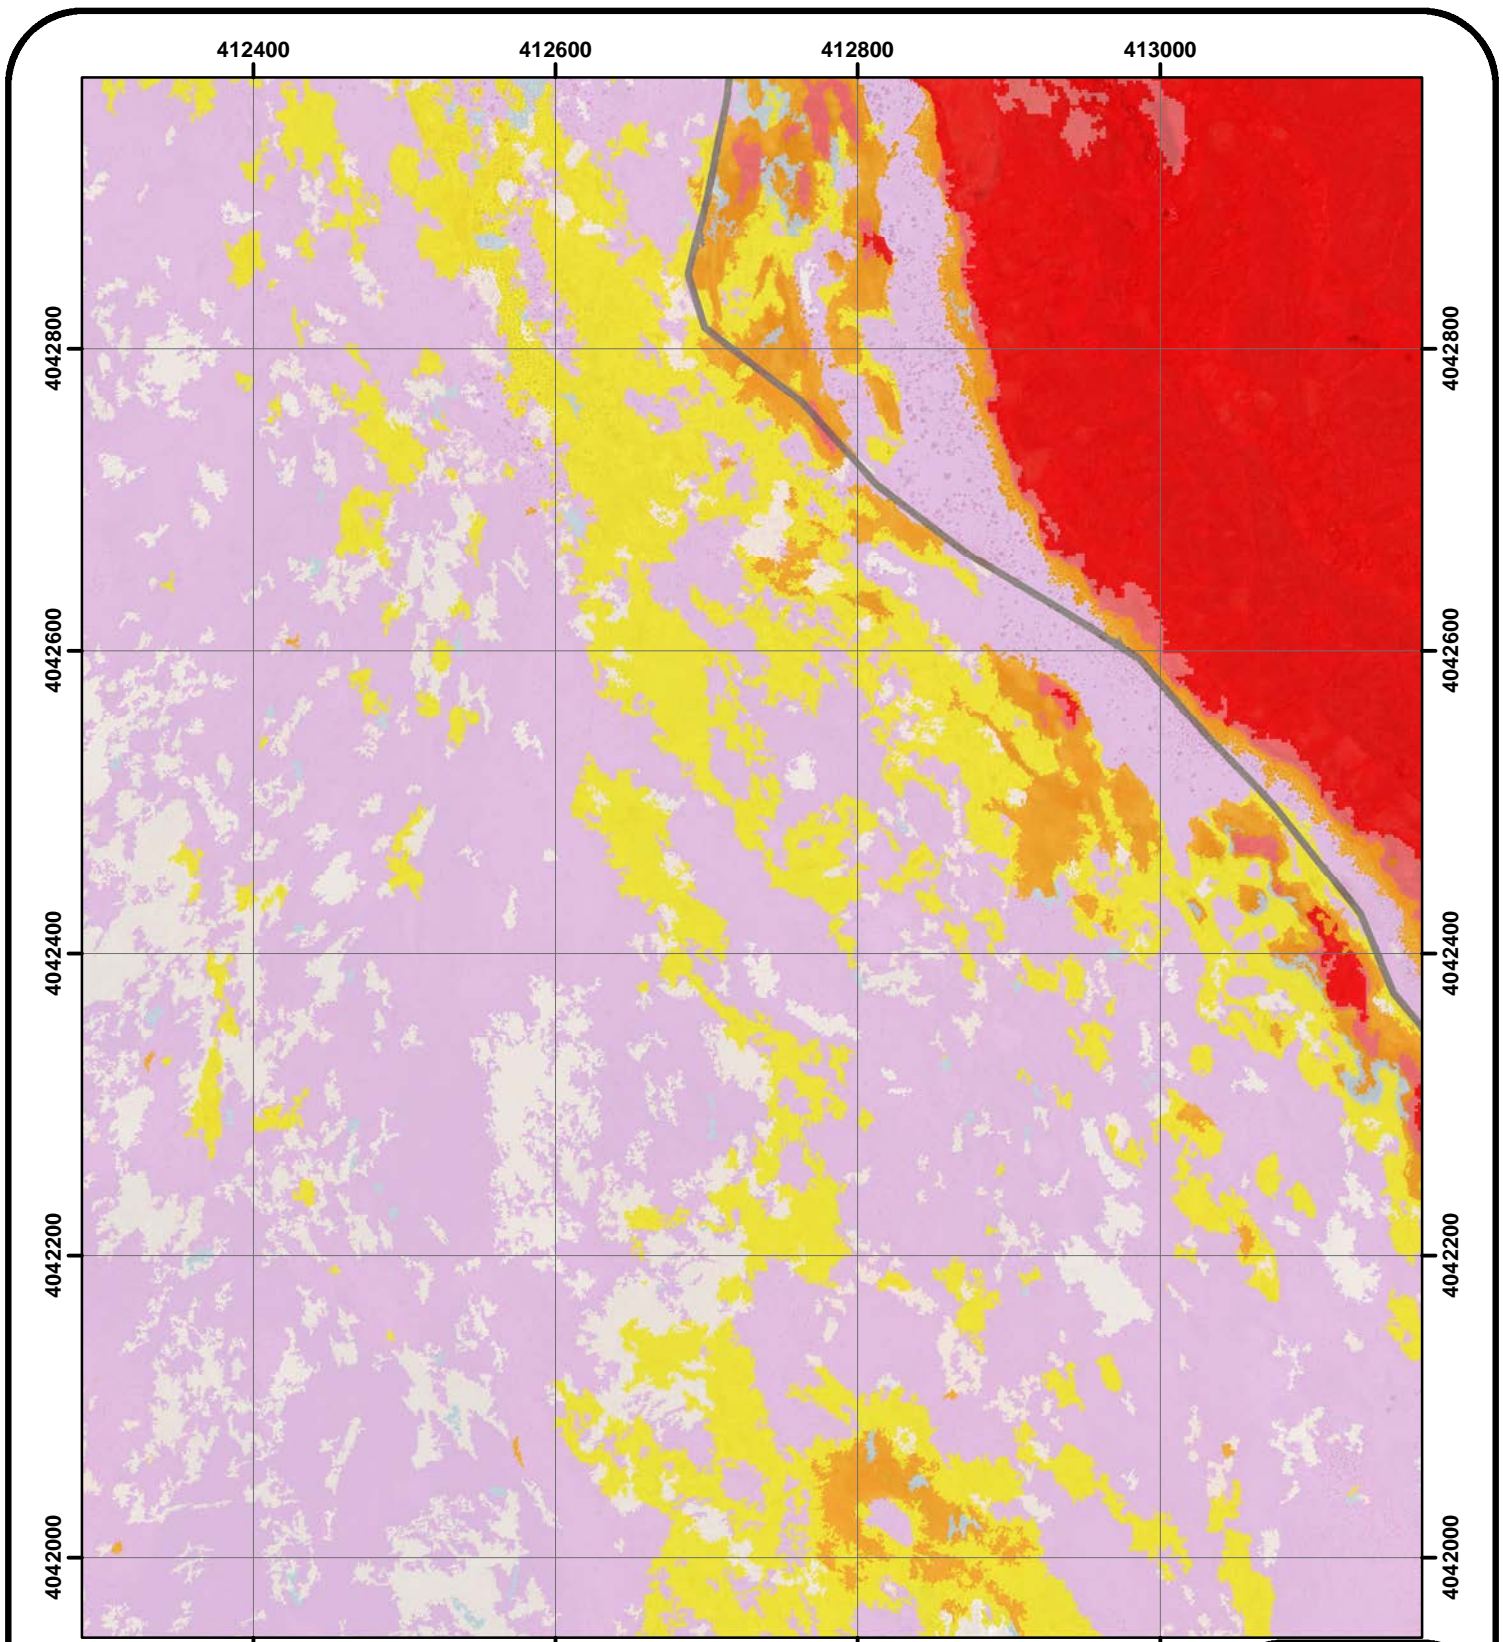

Water	Meadow	Tree
Marsh	Wet playa	Road
Short marsh	Playa	Misc feature
Wet meadow	Eolian scrub	

DHA Vegetation 2017 Condition

Map D2