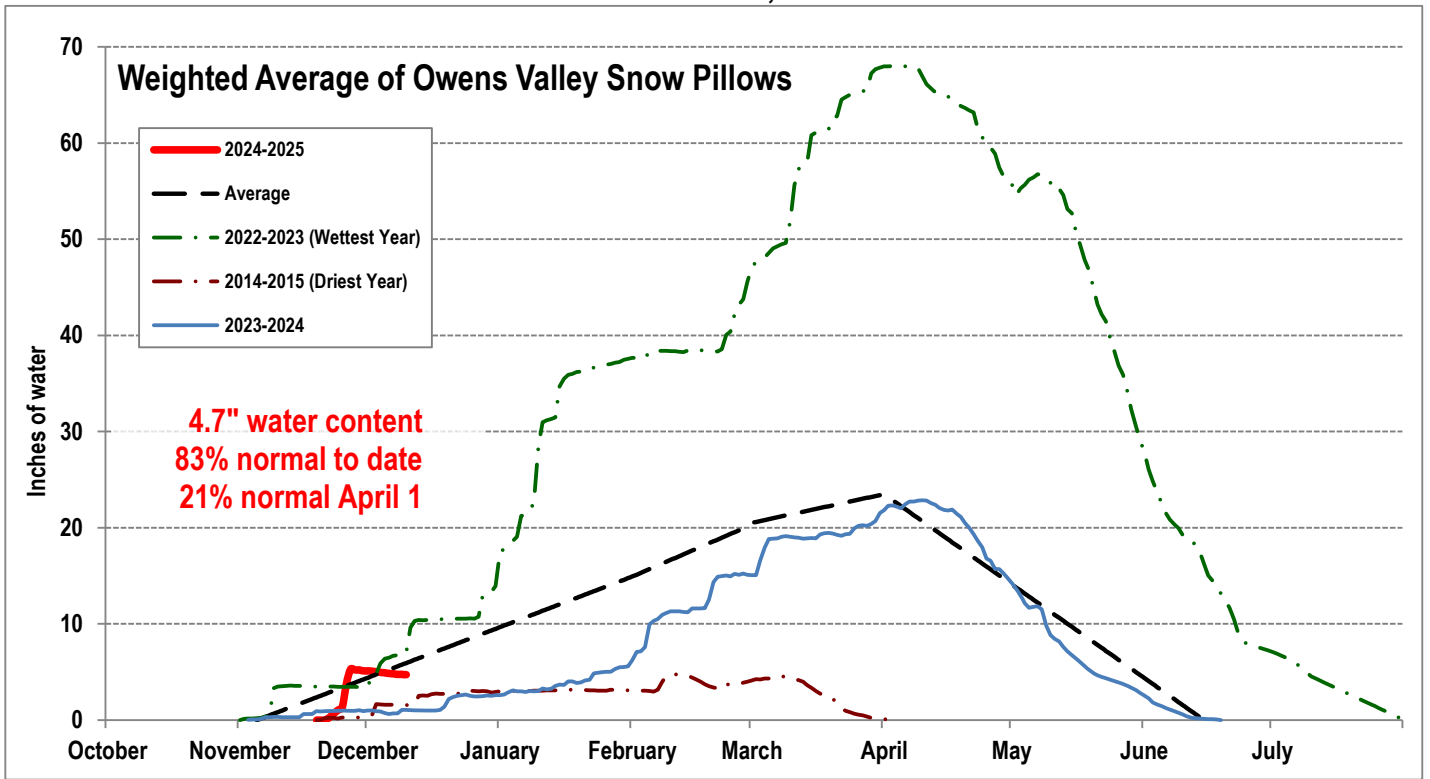

EASTERN SIERRA CURRENT PRECIPITATION CONDITIONS December 10, 2024

Measurement as Inches Water Content; Precipitation totals are cumulative for water year beginning Oct 1