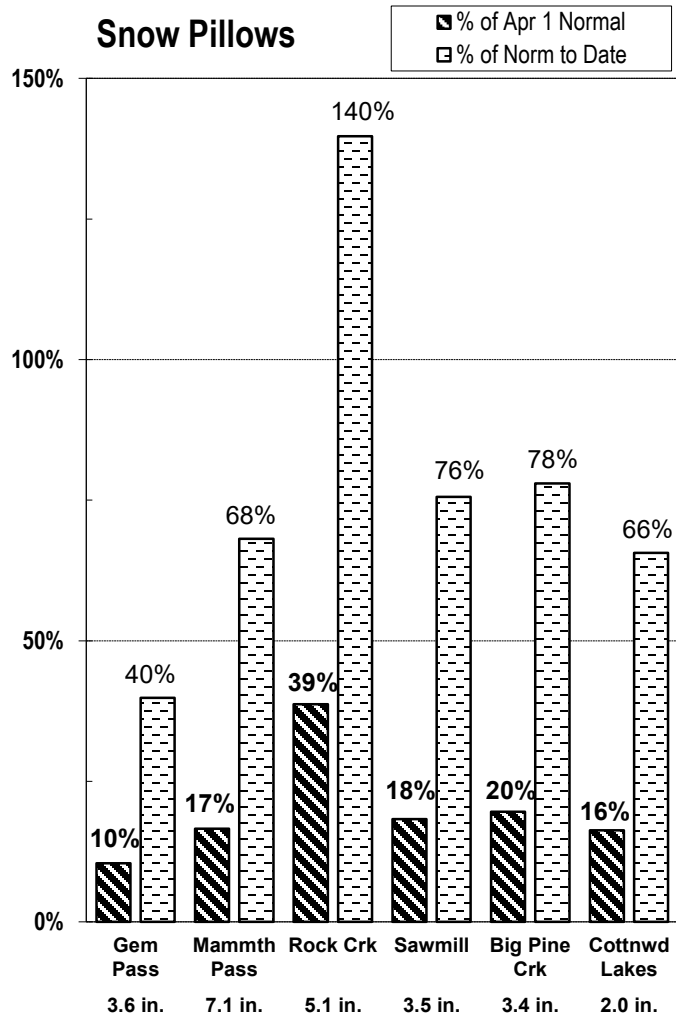

EASTERN SIERRA CURRENT PRECIPITATION CONDITIONS December 10, 2024

Measurement as Inches Water Content; Precipitation totals are cumulative for water year beginning Oct 1