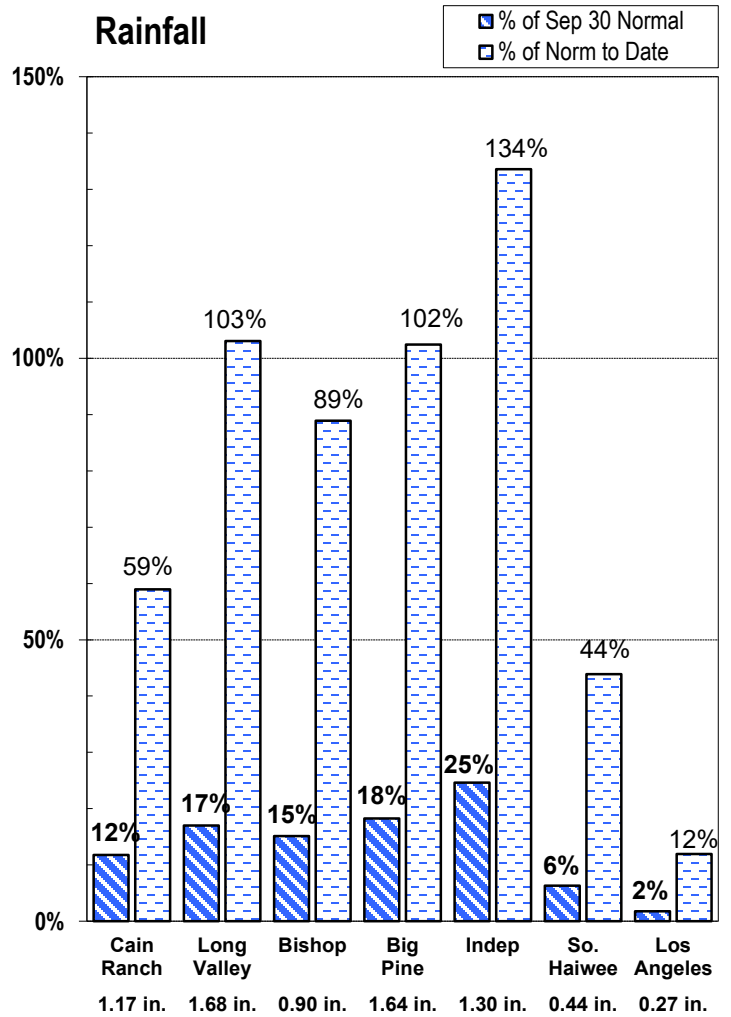

EASTERN SIERRA CURRENT PRECIPITATION CONDITIONS December 10, 2024

Measurement as Inches Water Content; Precipitation totals are cumulative for water year beginning Oct 1