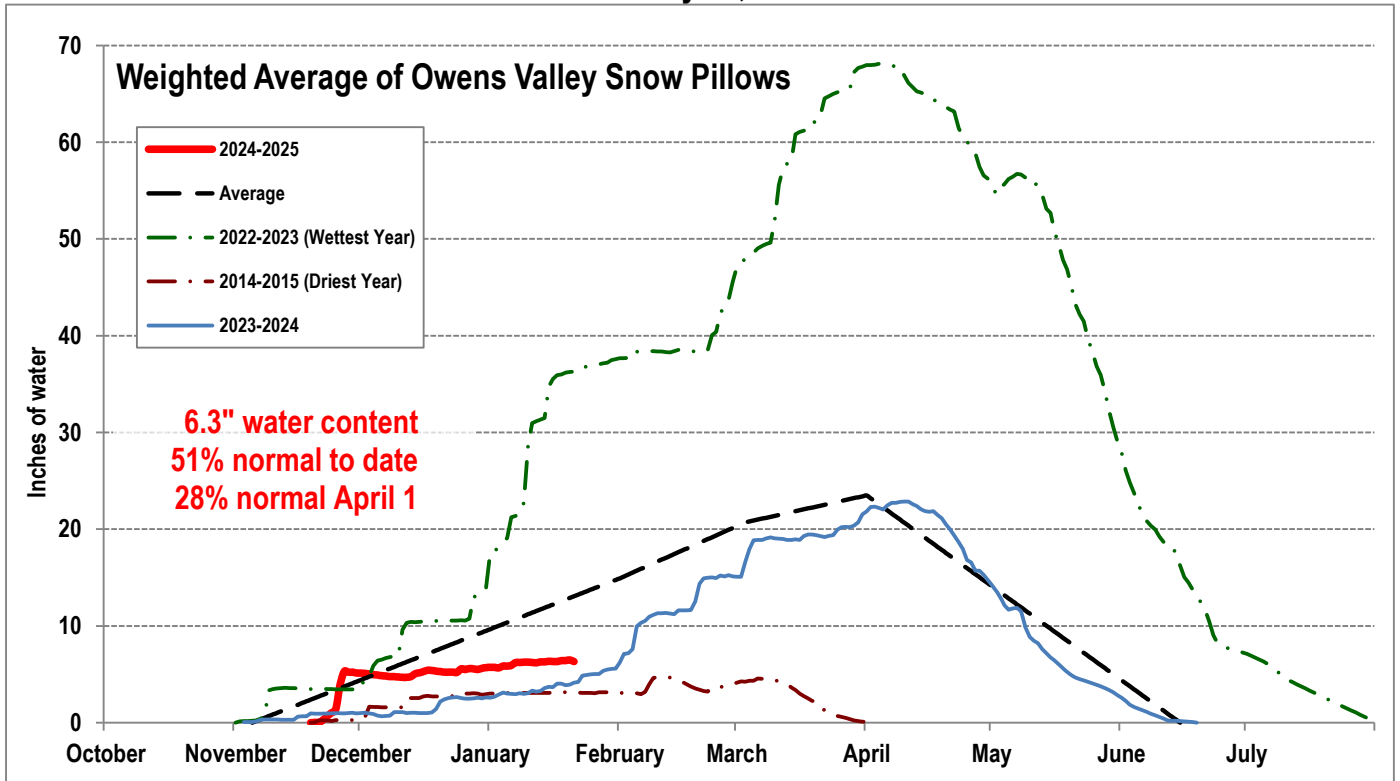

# EASTERN SIERRA CURRENT PRECIPITATION CONDITIONS January 21, 2025

Measurement as Inches Water Content; Precipitation totals are cumulative for water year beginning Oct 1