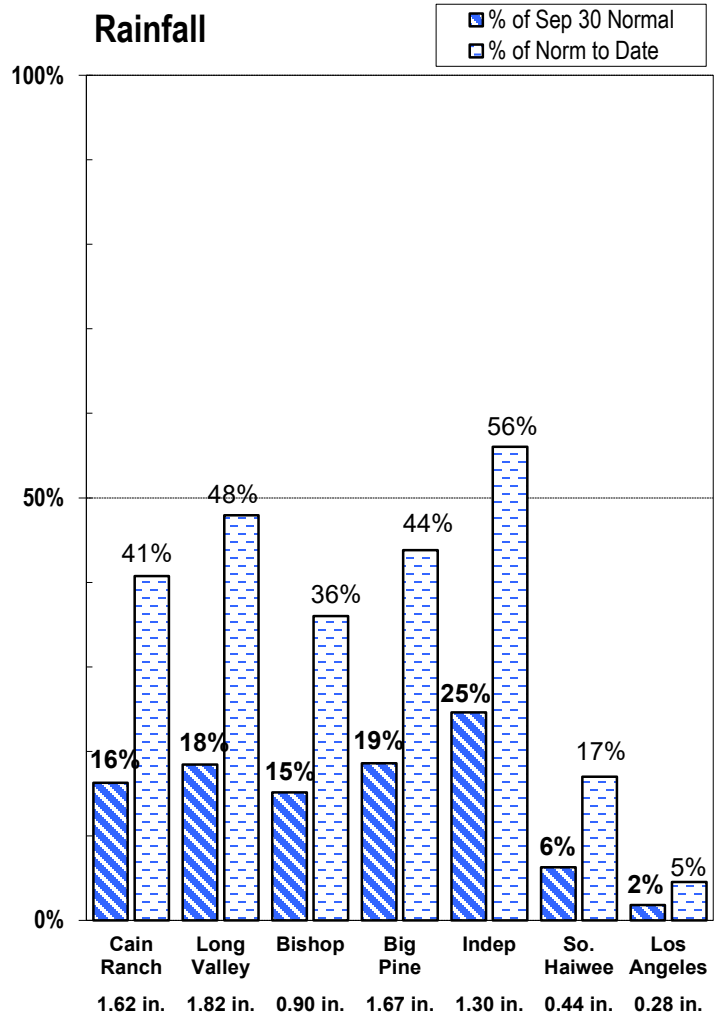

# EASTERN SIERRA CURRENT PRECIPITATION CONDITIONS January 21, 2025

Measurement as Inches Water Content; Precipitation totals are cumulative for water year beginning Oct 1