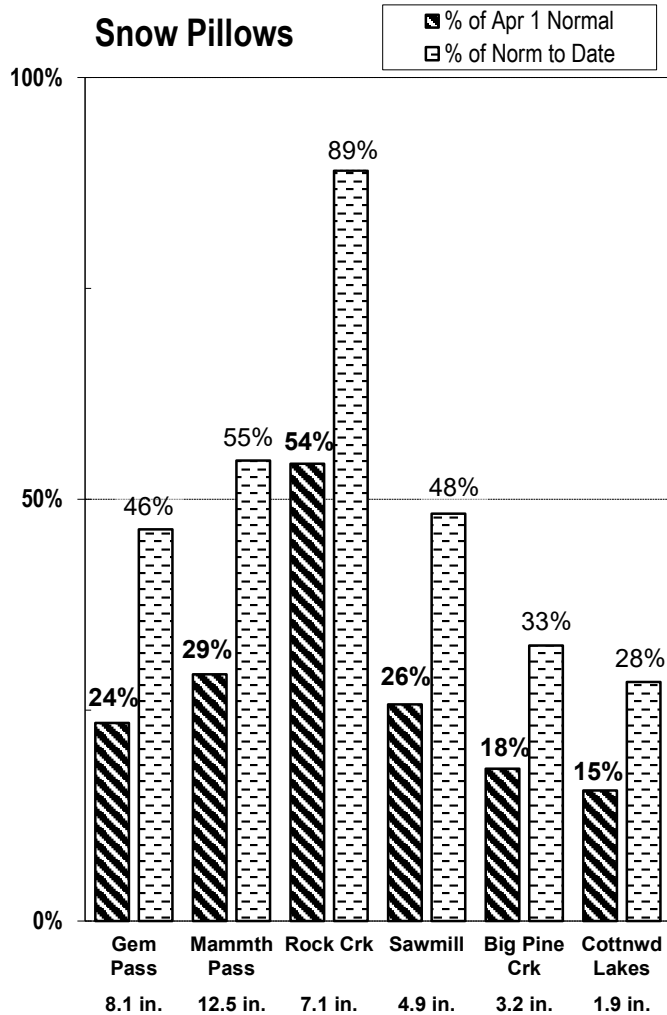

# EASTERN SIERRA CURRENT PRECIPITATION CONDITIONS January 21, 2025

Measurement as Inches Water Content; Precipitation totals are cumulative for water year beginning Oct 1