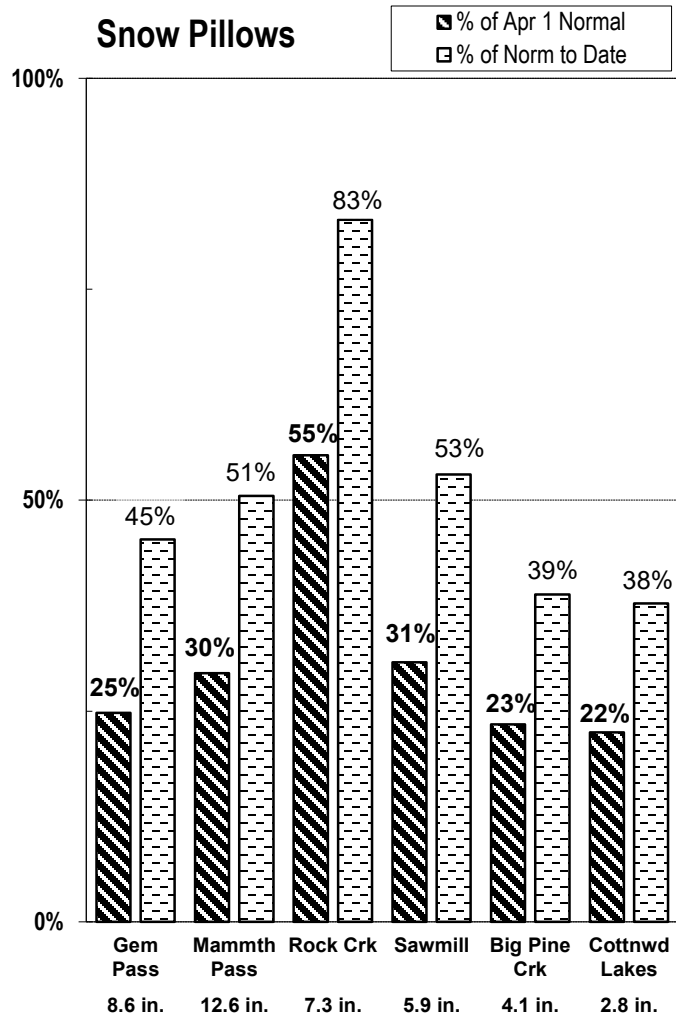

EASTERN SIERRA CURRENT PRECIPITATION CONDITIONS January 28, 2025

Measurement as Inches Water Content; Precipitation totals are cumulative for water year beginning Oct 1