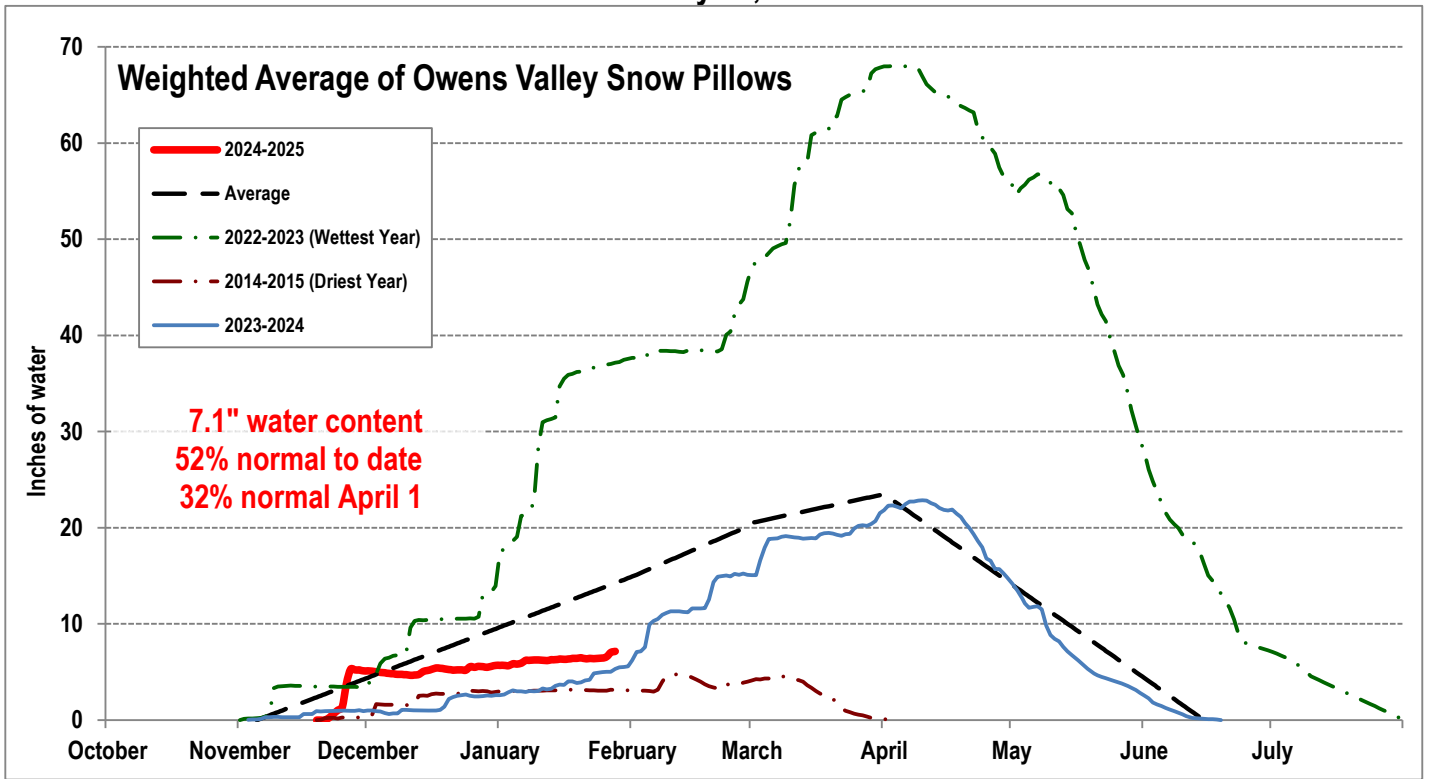

EASTERN SIERRA CURRENT PRECIPITATION CONDITIONS January 28, 2025

Measurement as Inches Water Content; Precipitation totals are cumulative for water year beginning Oct 1