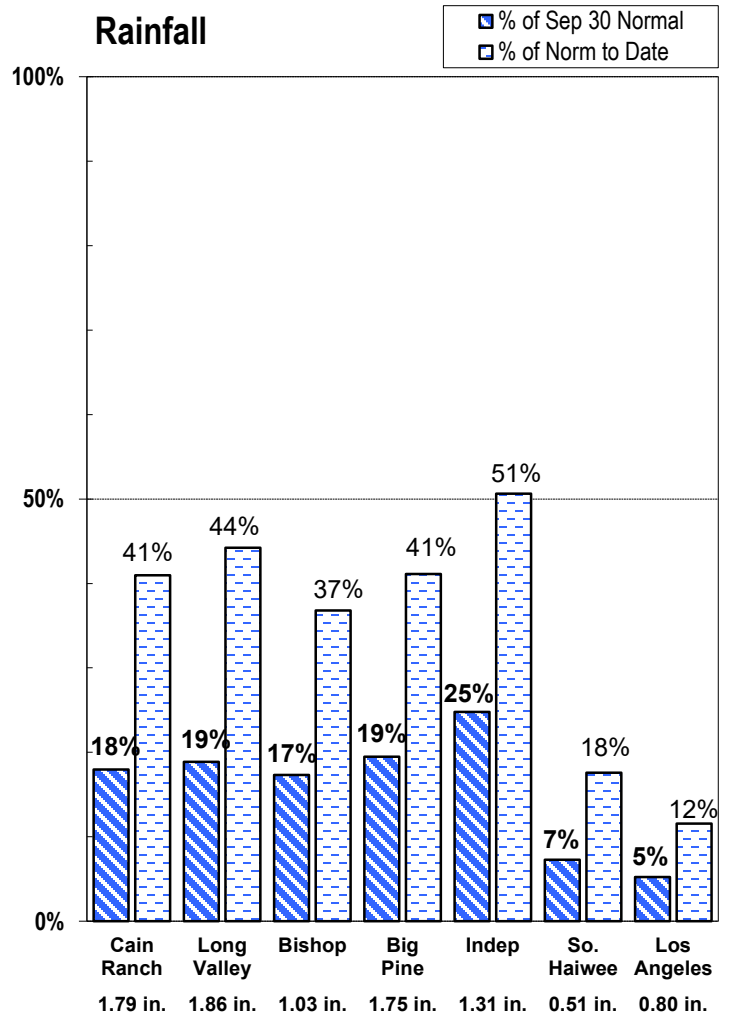

EASTERN SIERRA CURRENT PRECIPITATION CONDITIONS January 28, 2025

Measurement as Inches Water Content; Precipitation totals are cumulative for water year beginning Oct 1